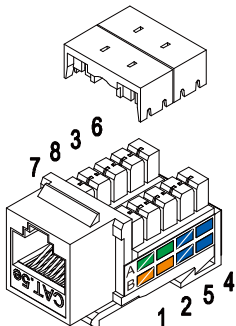

CAT 5E KEYSTONE JACK VERTICAL 8P8C, RJ45

- 0E-CAT5KEYWH(WHITE)**
- 0E-CAT5KEYBL(BLUE)**
- 0E-CAT5KEYIV(IVORY)**
- 0E-CAT5KEYAL(ALMOND)**

The vertical design of this high quality insert makes punchdown termination easy. The insert is for use in all Keystone face plates and is available in multiple colors, as well as convenient contractor packs.

- High quality insert for use in multimedia wallplates
- Rear retention caps ensure secure wire termination
- Vertical design for easy punchdown termination
- T568A and T568B wiring labels included
- Meets Category 5E described in TIA/EIA-568-B.2
- Insertion and extraction life is 750 Cycles Min
- Jack housing is high-impact, For 110 Punchdown Tool
- Also available in contractor packs of 10:
0E-C5KEYWH10
0E-C5KEYBL10

Color coding information

T568A:	T568B:
1—WH/GN	1—WH/OR
2—GN	2—OR
3—WH/OR	3—WH/GN
6—OR	6—GN
4—BL	4—BL
5—WH/BL	5—WH/BL
7—WH/BR	7—WH/BR
8—BR	8—BR

2 Pack:

Model: 0E-CAT5KEYWH
UPC: 811914025764

Model: 0E-CAT5KEYBL
UPC: 811914025771

Model: 0E-CAT5KEYIV
UPC: 811914025788

Model: 0E-CAT5KEYAL
UPC: 811914025795

DIMENSION: 5.9"x3.5"x0.9"
WEIGHT: 0.037LBS
PACK: 2PCS

10 Pack:

Model: 0E-C5KEYWH10
UPC: 811914025801

Model: 0E-C5KEYBL10
UPC: 811914025818